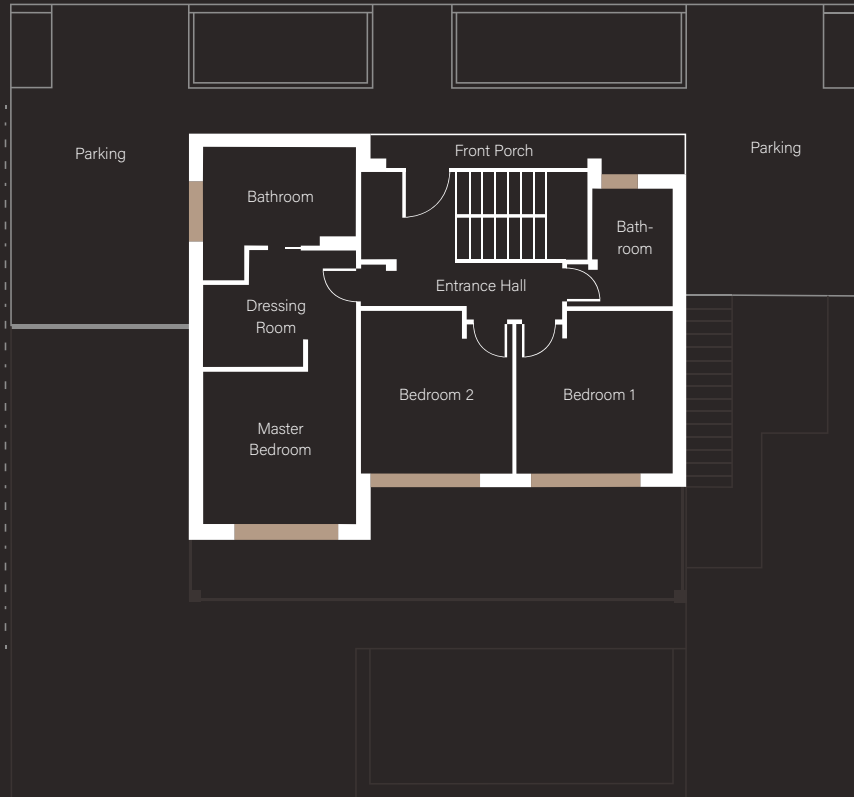

AMARIS VILLAS

TYPE I

Ground Floor

Built size:
(including solarium)

246 m²

Plot size:

403 - 423 m²

Site Plan

AMARIS VILLAS

TYPE I

First Floor

Built size:
(including solarium)

246 m²

Plot size:

403 - 423 m²

Site Plan

AMARIS VILLAS

TYPE I

Solarium

Built size:
(including solarium)

246 m²

Plot size:

403 - 423 m²