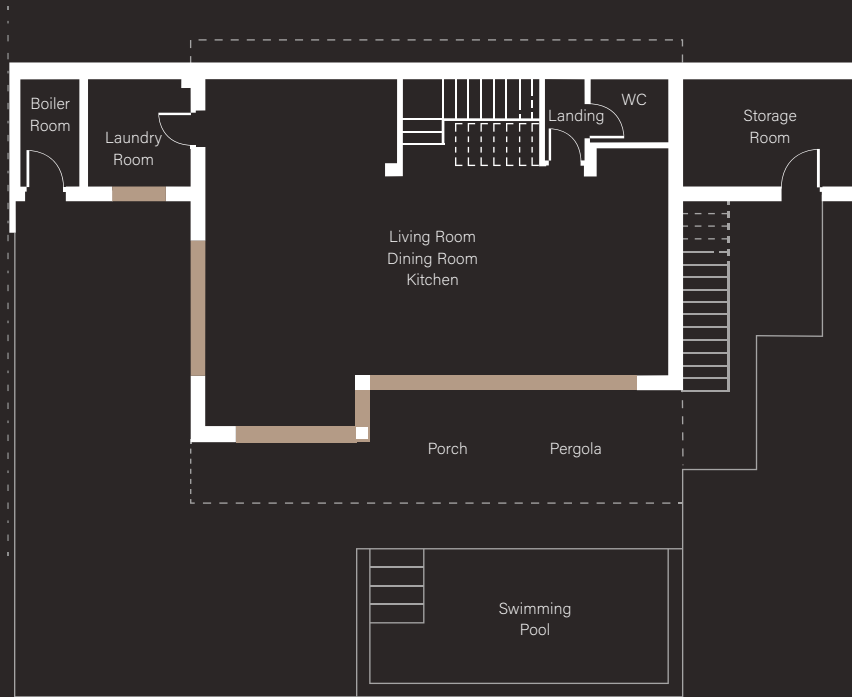

AMARIS VILLAS

TYPE I

Ground Floor

Built size:
(including solarium)

246 m²

Plot size:

403 - 423 m²

Site Plan

AMARIS VILLAS

TYPE I

First Floor

Built size:
(including solarium)

246 m²

Plot size:

403 - 423 m²

Site Plan

AMARIS VILLAS

TYPE I

Solarium

Built size:
(including solarium)

246 m²

Plot size:

403 - 423 m²