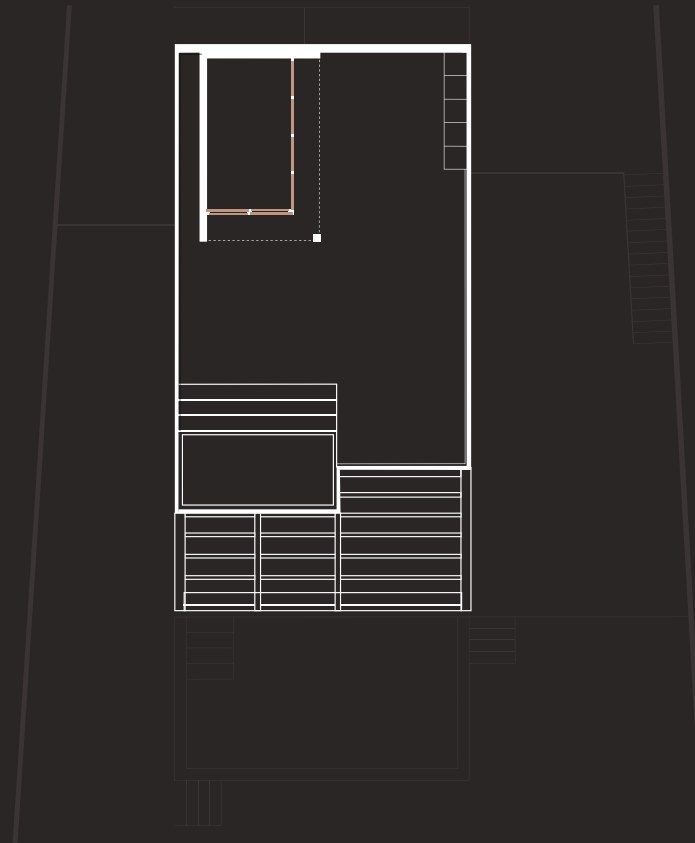

AMARIS VILLAS

TYPE II

Ground Floor

Built size:
(including solarium)

261 m²

Plot size:

414 - 440 m²

Site Plan

AMARIS VILLAS

TYPE II

First Floor

Built size:
(including solarium)

261 m²

Plot size:

414 - 440 m²

AMARIS VILLAS

TYPE II

Solarium

Built size:
(including solarium)

261 m²

Plot size:

414 - 440 m²

Site Plan